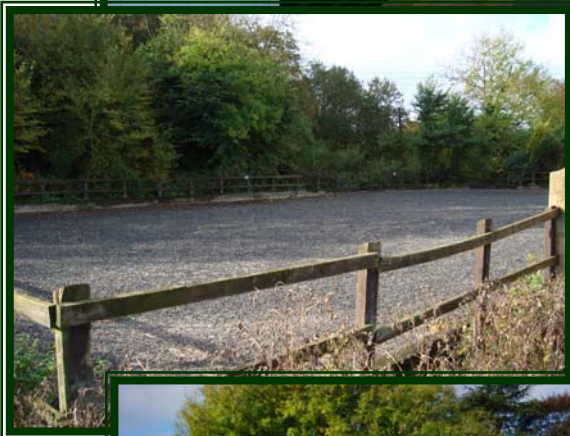

We are based at Valley End Stables on the edge of Chobham Common with direct hacking into the common. Here at Riverside Liveries we pride ourselves on "Equine Excellence" as we guarantee to provide the very best service possible to each individual horse and owner and to handle each horse as if it were our own.